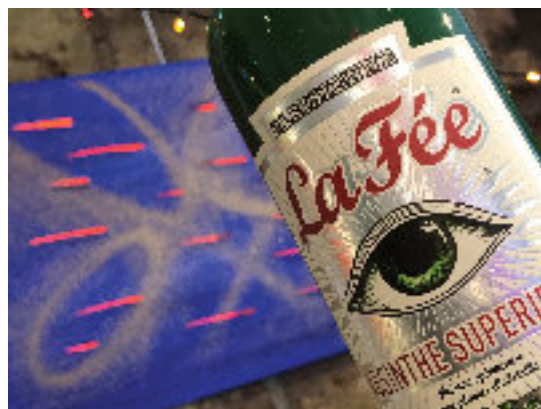

DRINK
PLAY
LAUGH

Spirits & Stronger

ABSINTHE £8

La Fée Parisienne, Absinthe Superieur (68 % ABV - 136 proof)

Contains psychoactive ingredient, wormwood.

Served in a classic Impressionist-style glass with sugar lump on curious slotted spoon.

Approx 3 parts cold water to 1 part absinthe.

25ml measures

Ask about the local connection to a famous absinthe drinker

SPIRITS (25 ml unless otherwise)

Whisky (Famous Grouse)	£2.50
Gin (Gordons)	£2.50
Rum (Captain Morgan)	£2.50
Vodka (Stolichnaya)	£2.80
Spiced Rum	£3.00
Jack Daniels Old No 7	£3.00
Glenmorangie 10 year single malt	£3.80
Baileys Irish Cream 50 ml	£3.50